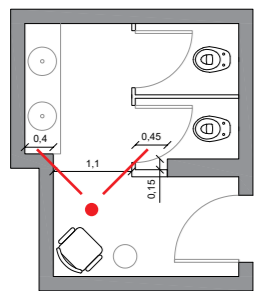

DAMEN WC

3D VIEW_02