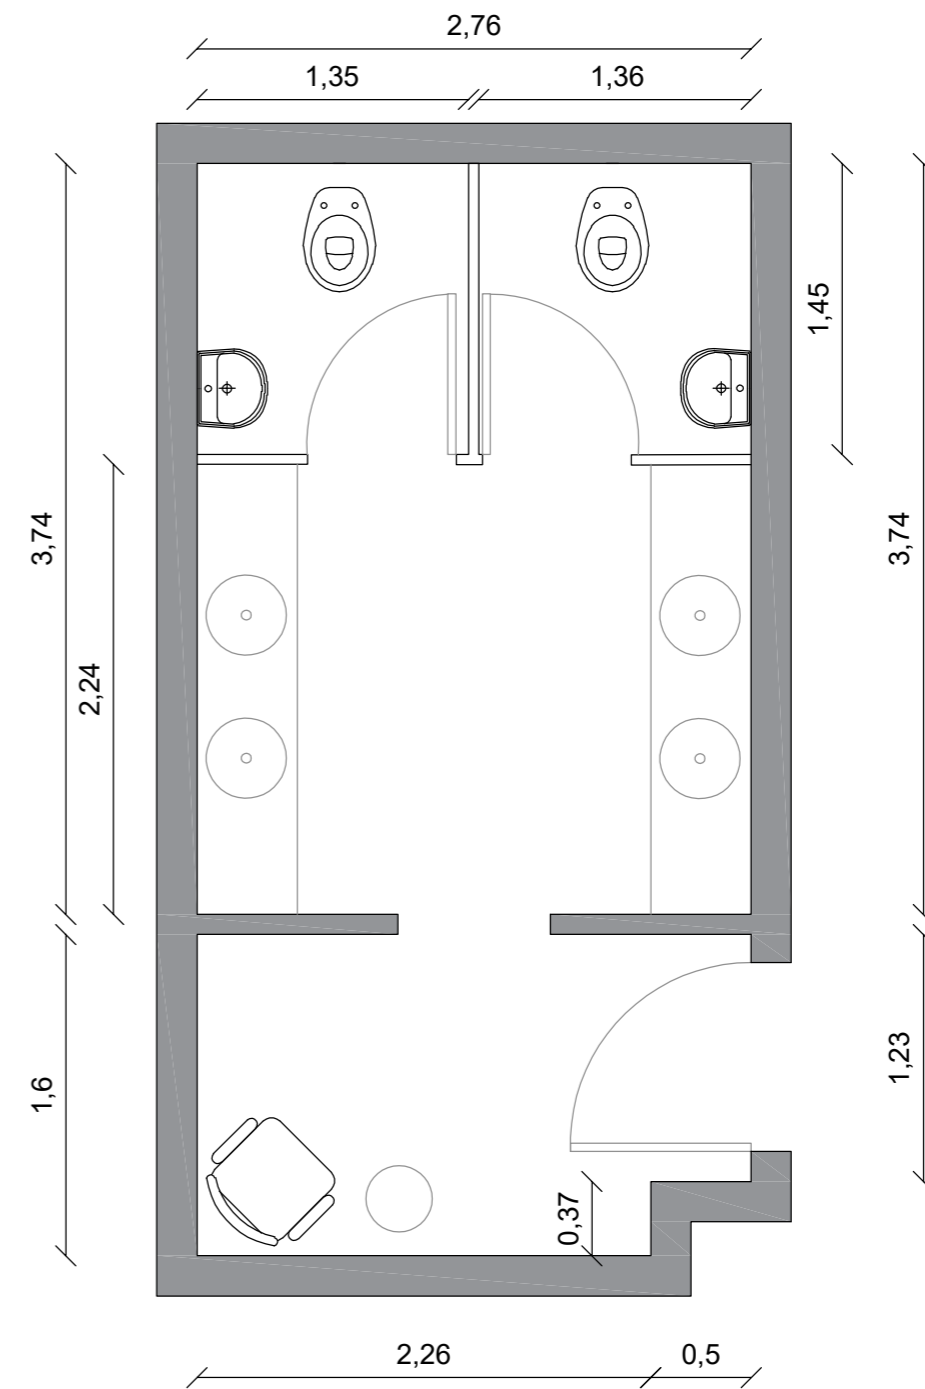

**SHOWROOM
STANG MUNCHEN**

2020.11.02_PROPOSTA

MASTER PLAN

Damen WC

Herren WC

DAMEN WC

3D VIEW_01

PRODUCTS

1. TR3ND E402 CONCRETE BLACK 120X120
2. TR3ND ECUZ WHITE 120X240

DAMEN WC

3D VIEW_02

PRODUCTS

1. TR3ND E402 CONCRETE BLACK 120X120
2. TR3ND ECUZ WHITE 120X240

DAMEN WC

3D VIEW_03

PRODUCTS

1. TR3ND E402 CONCRETE BLACK 120X120
2. TR3ND ECUZ WHITE 120X240

HERREN WC

3D VIEW_01

PRODUCTS

1. TR3ND E402 CONCRETE BLACK 120X120
2. TR3ND ECUZ WHITE 120X240

HERREN WC

3D VIEW_02

PRODUCTS

1. TR3ND E402 CONCRETE BLACK 120X120
2. TR3ND ECUZ WHITE 120X240

HERREN WC

3D VIEW_03

PRODUCTS

1. TR3ND E402 CONCRETE BLACK 120X120
2. TR3ND ECUZ WHITE 120X240