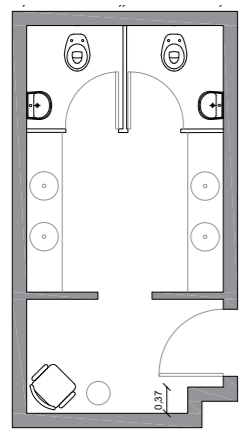

**SHOWROOM
STANG MUNCHEN**

2020.11.02_PROPOSTA

MASTER PLAN

Damen WC

Herren WC

DAMEN WC

3D VIEW_01

PRODUCTS

1. TR3ND E402 CONCRETE BLACK 120X120
2. TR3ND ECUZ WHITE 120X240

DAMEN WC

3D VIEW_02

PRODUCTS

1. TR3ND E402 CONCRETE BLACK 120X120
2. TR3ND ECUZ WHITE 120X240

DAMEN WC

3D VIEW_03

PRODUCTS

1. TR3ND E402 CONCRETE BLACK 120X120
2. TR3ND ECUZ WHITE 120X240

HERREN WC

3D VIEW_01

PRODUCTS

1. TR3ND E402 CONCRETE BLACK 120X120
2. TR3ND ECUZ WHITE 120X240

HERREN WC

3D VIEW_02

PRODUCTS