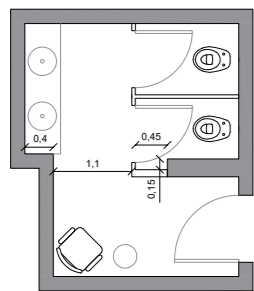

**SHOWROOM
STANG MUNCHEN**

2020.11.02_PROPOSTA

MASTER PLAN

Damen WC

Herren WC

DAMEN WC

3D VIEW_01

PRODUCTS

1. TR3ND E402 CONCRETE BLACK 120X120
2. TR3ND ECUZ WHITE 120X240

DAMEN WC

3D VIEW_02

PRODUCTS

1. TR3ND E402 CONCRETE BLACK 120X120
2. TR3ND ECUZ WHITE 120X240

DAMEN WC

3D VIEW_03

PRODUCTS