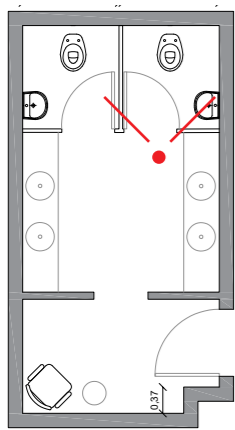

HERREN WC

3D VIEW_03

PRODUCTS

1. TR3ND E402 CONCRETE BLACK 120X120
2. TR3ND ECUZ WHITE 120X240