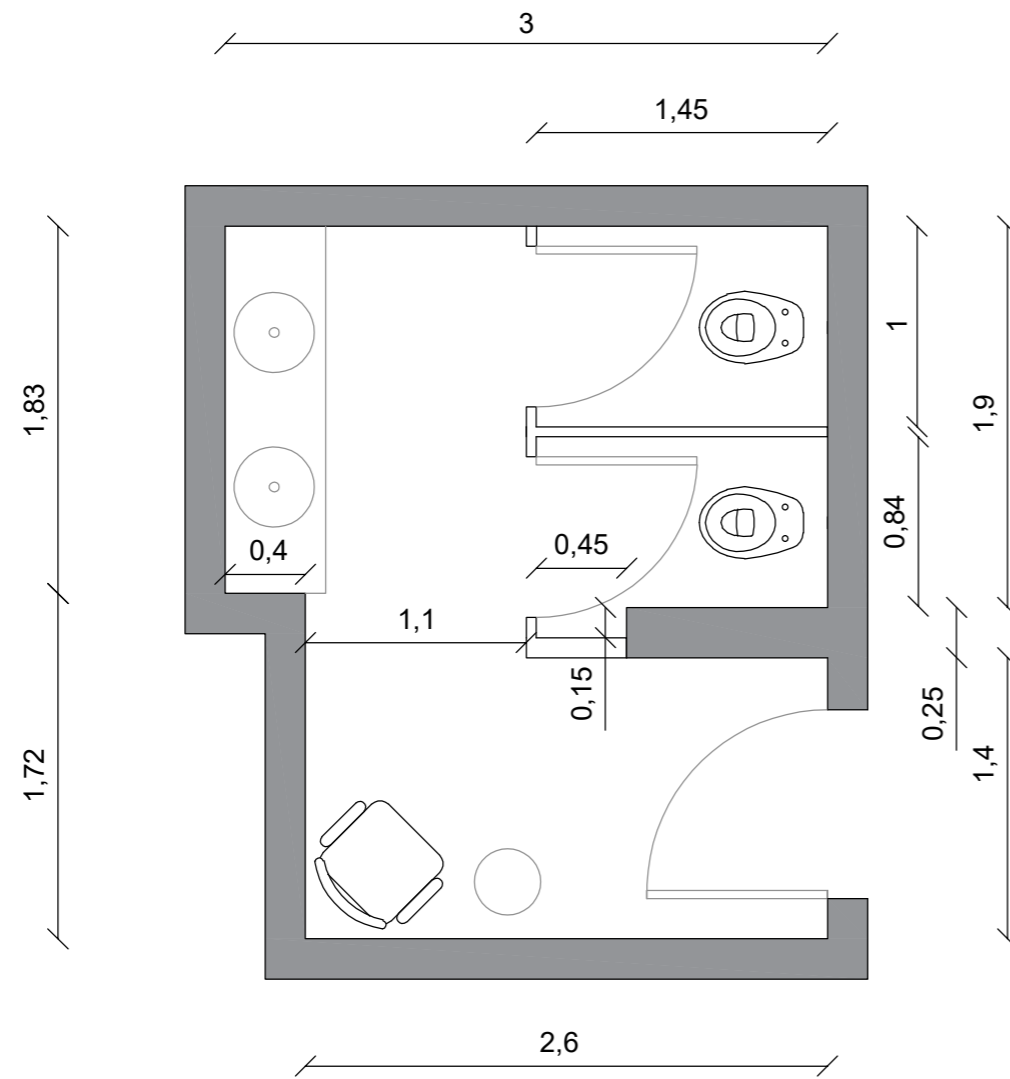

**SHOWROOM
STANG MUNCHEN**

2020.11.02_PROPOSTA

MASTER PLAN

Damen WC

Herren WC

DAMEN WC

3D VIEW_01

PRODUCTS

1. TR3ND E402 CONCRETE BLACK 120X120
2. TR3ND ECUZ WHITE 120X240

DAMEN WC

3D VIEW_02

PRODUCTS

1. TR3ND E402 CONCRETE BLACK 120X120
2. TR3ND ECUZ WHITE 120X240

DAMEN WC

3D VIEW_03

PRODUCTS

1. TR3ND E402 CONCRETE BLACK 120X120
2. TR3ND ECUZ WHITE 120X240

HERREN WC

3D VIEW_01

PRODUCTS

1. TR3ND E402 CONCRETE BLACK 120X120
2. TR3ND ECUZ WHITE 120X240

HERREN WC

3D VIEW_02

PRODUCTS

1. TR3ND E402 CONCRETE BLACK 120X120
2. TR3ND ECUZ WHITE 120X240

HERREN WC

3D VIEW_03

PRODUCTS

1. TR3ND E402 CONCRETE BLACK 120X120
2. TR3ND ECUZ WHITE 120X240