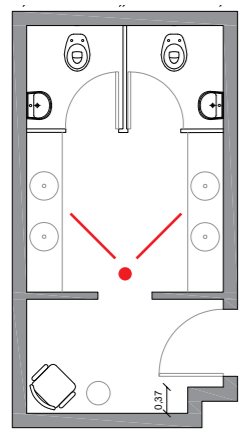

1. TR3ND E402 CONCRETE BLACK 120X120
2. TR3ND ECUZ WHITE 120X240

HERREN WC

3D VIEW_01

PRODUCTS

1. TR3ND E402 CONCRETE BLACK 120X120
2. TR3ND ECUZ WHITE 120X240

HERREN WC

3D VIEW_02

PRODUCTS