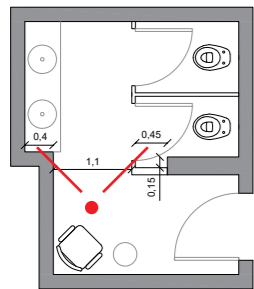

1. TR3ND E402 CONCRETE BLACK 120X120
2. TR3ND ECUZ WHITE 120X240

DAMEN WC

3D VIEW_02

PRODUCTS

1. TR3ND E402 CONCRETE BLACK 120X120
2. TR3ND ECUZ WHITE 120X240

DAMEN WC

3D VIEW_03

PRODUCTS